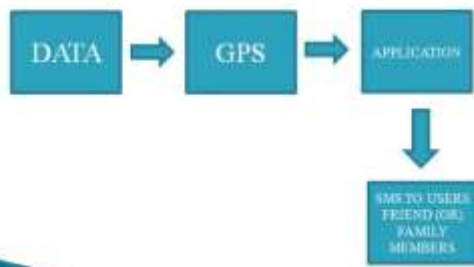

Flow Chart Of Existing System

V. Future Enhancement

The future enhancement of this project to develop with help of voice recognition method to send the alert message to victims friend and family members.

VI. Conclusion

The mobile has become important medium to conduct business, communicate ideas and entertainment. The aim of the project to protect the girls against rape and secure her life