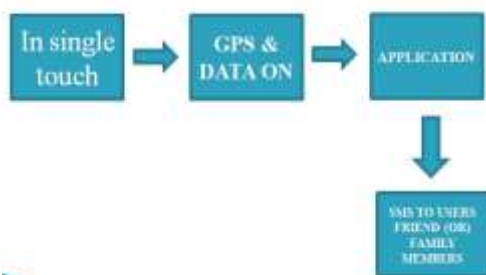

III. Proposed System

The proposed system is implemented with the help of android application. In this application, whenever victim in emergency, by single click she can able to activate the GPS and data connection.

The battery consumption is low

IV. Schematic technique

1. Victim have to click the button which display on wallpaper whenever she facing trouble.

Flow Chart Of Existing System

V. Future Enhancement

The future enhancement of this project to develop with help of voice recognition method to send the alert message to victims friend and family members.

VI. Conclusion

The mobile has become important medium to conduct business, communicate ideas and entertainment. The aim of the project to protect the girls against rape and secure her life

Flow Chart Of Proposed System